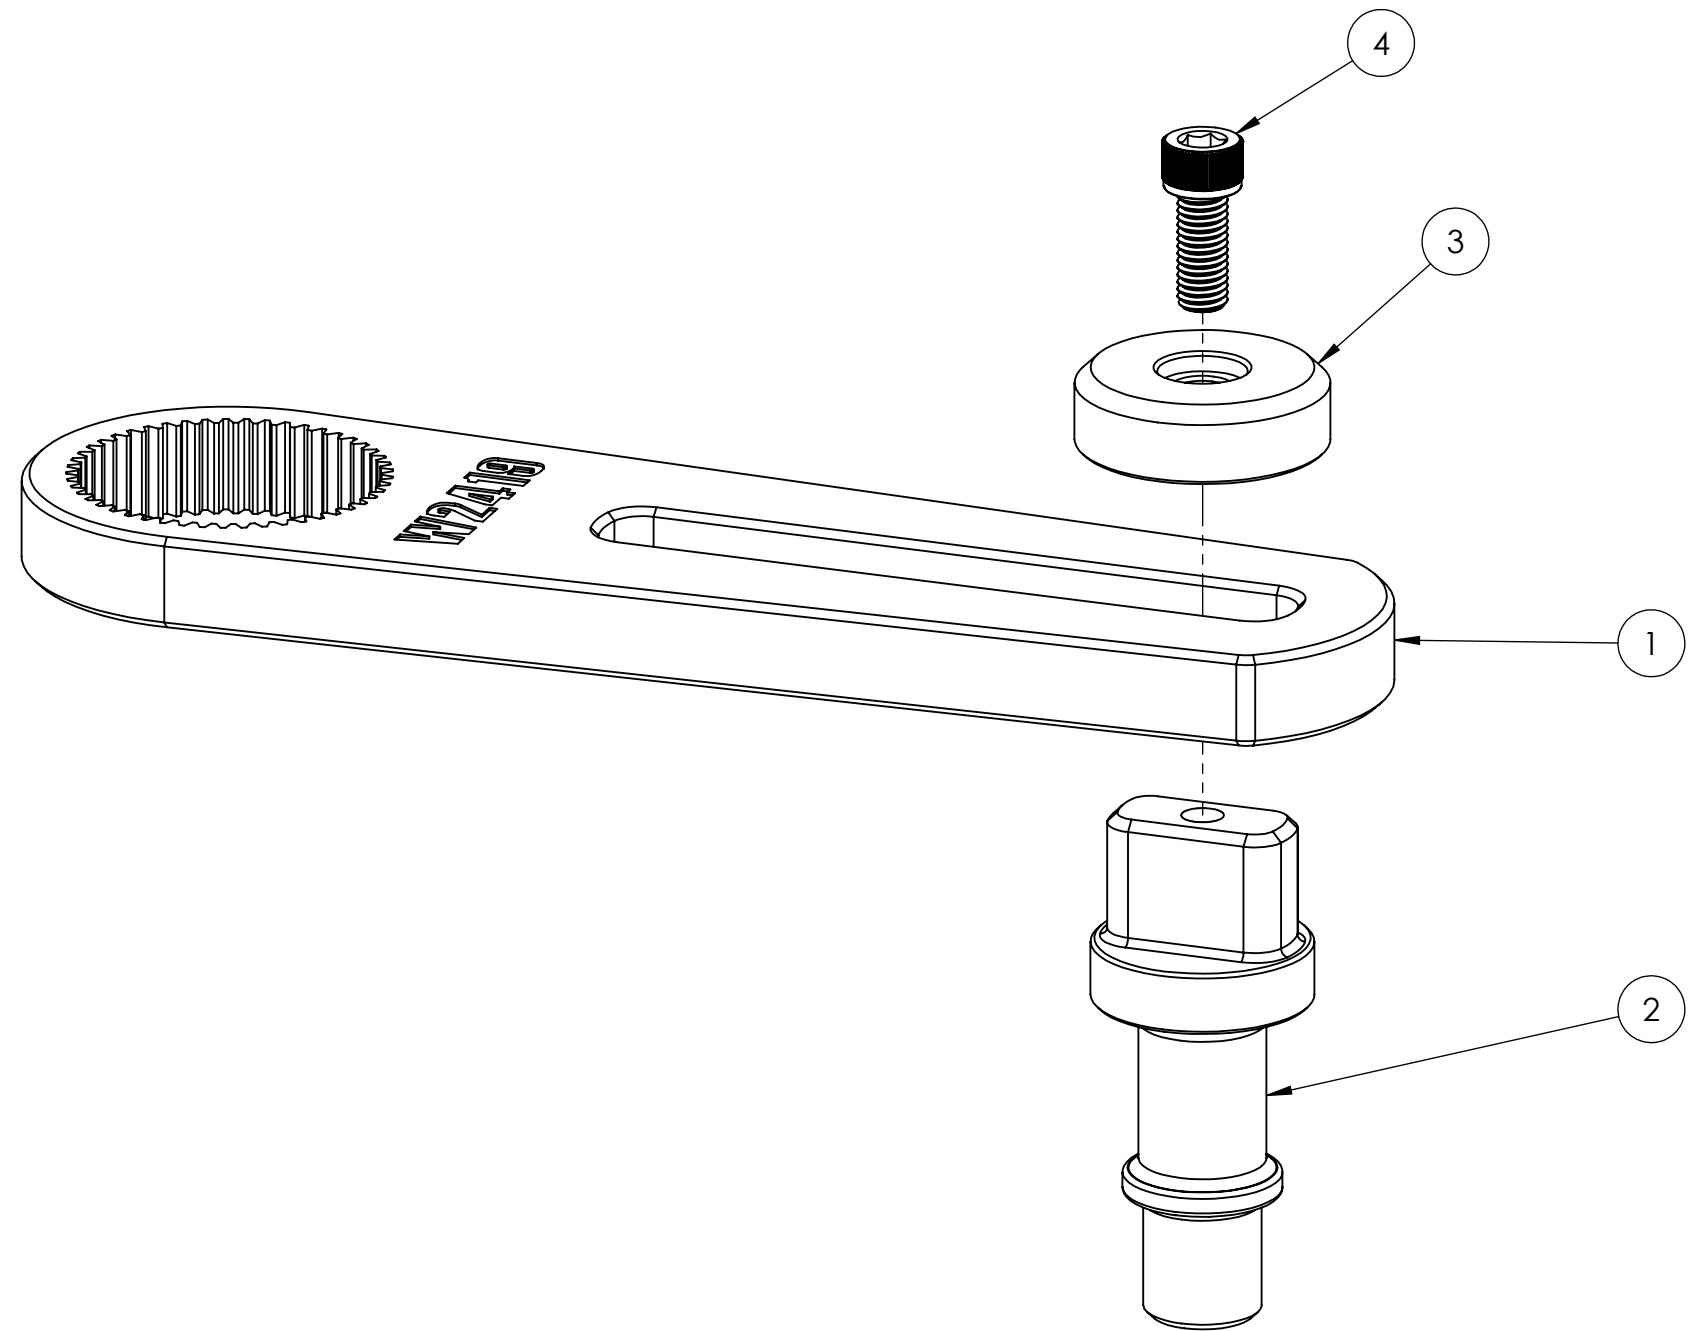

ITEM NO.	PART NO.	DESCRIPTION	QTY.
1	W2419.01	SLIDING REACTION PLATE	1
2	W2419.02	SLIDING SLAVE PIN	1
3	W2419.03	SLAVE PIN RETENTION CAP	1
4	25355.25	ALLOY STEEL SOCKET HEAD SCREW	1

**NORBAR TORQUE TOOLS INC.**  
**WILLOUGHBY, OH TEL: 1-866-667-2272**

**OUTLINE/APPROVAL DRAWING**

DESCRIPTION: BILL OF MATERIALS	
MATERIAL:	DRAWING UNITS: IN
PART NUMBER: W2419	REVISION: A