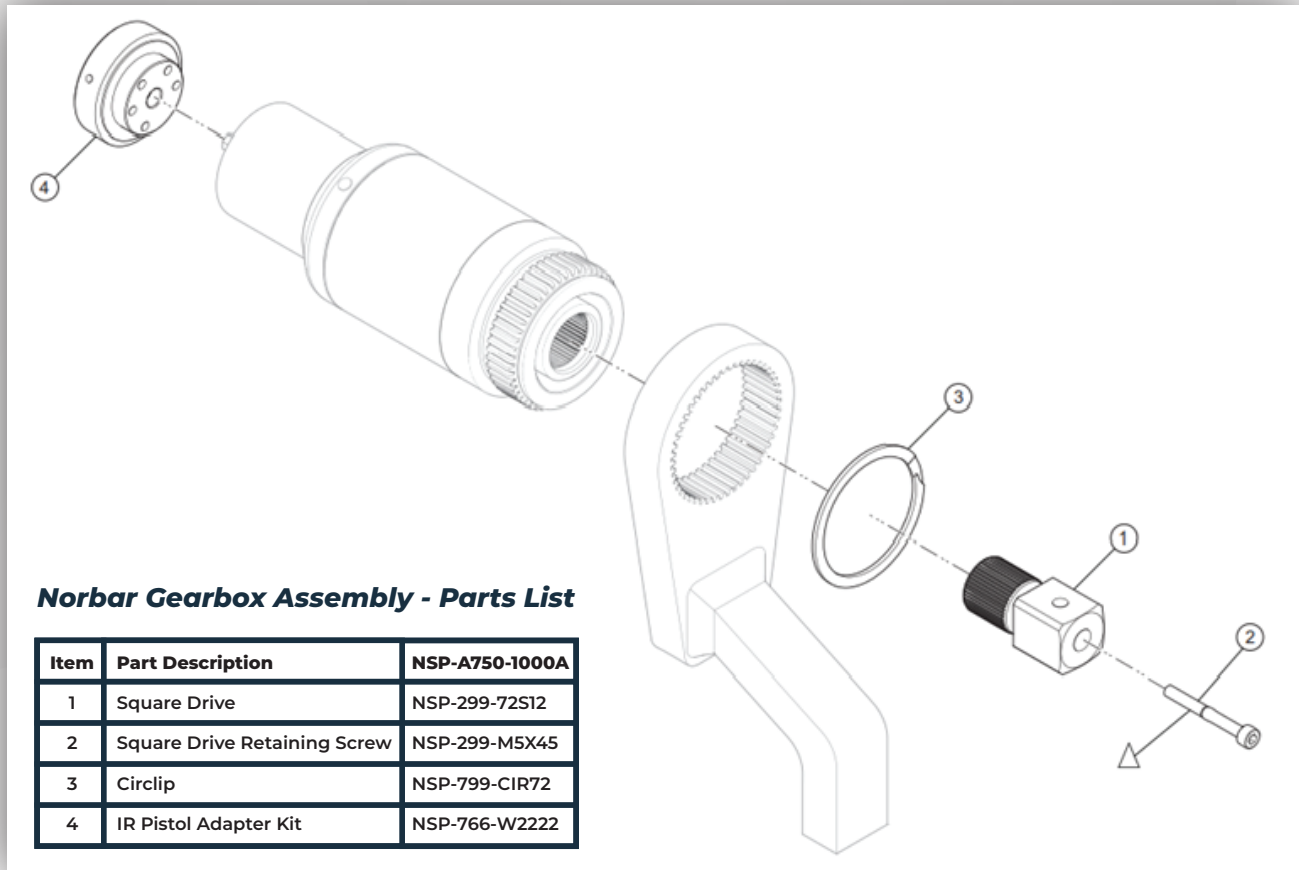

## ***PACXD5PK2 - Ingersoll Rand Kit, Includes the following:***

- (1) QXXD5PT10CPM12 - Ingersoll Rand 1000nm 3/4" sqdr Pistol Nutrunner
- (2) BL4011 - 40V 2.0ah Battery
- (1) BL1161 - 40V Charger
- (1) W2419 - 72mm Sliding Reaction bar with custom pin (Pin# W2419.02)
- (1) PACXD5PK2-3-REV6 - Aluminum Reaction plate with 14 steel bushings (#3671N206)
- (1) 2-24mm - 24mm, 3/4" sq.dr socket, 50mm Length
- (1) RRK177004 - Socket Retainer
- (11) 20SHCP-1200450 - M12-1.75 X 45 Socket Head Cap Screw
- (2) 20SHCP-1000400 - M10-1.50 X 40 Socket Head Cap Screw
- (1) NSP-766-72CR - 72mm Angled Reaction bar

### ***Spare Parts List:***

- (1) NSP-799-CIR72 - Reaction bar circle clip

## ***Norbar Gearbox Assembly - Exploded View***

***Norbar Gearbox Assembly - Parts List***

Item	Part Description	NSP-A750-1000A
1	Square Drive	NSP-299-72S12
2	Square Drive Retaining Screw	NSP-299-M5X45
3	Circlip	NSP-799-CIR72
4	IR Pistol Adapter Kit	NSP-766-W2222